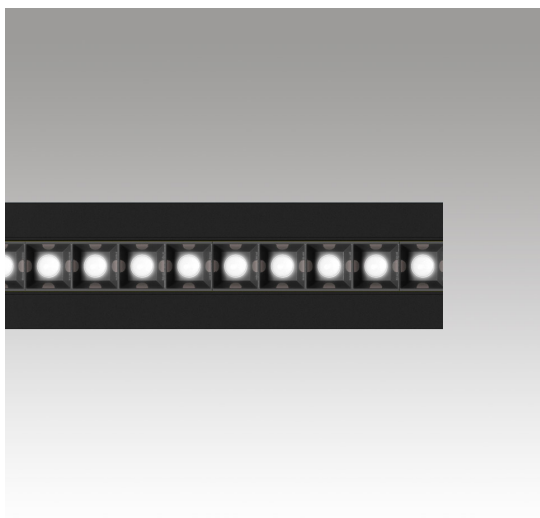

Katà Métron - Refractive - Linear - 3000K - 1184 - Black

Mario Cucinella

DESCRIPTION

* The product is not yet available.

LUMINAIRE

- CCT: **3000K**

PRODUCT CODE: NEW

FEATURES

- Article Code: - - -
- Colour: **Black**
- Installation: **Suspension**
- Series: **Architectural Indoor, 2022 Artemide Collection**
- design by: **Mario Cucinella**

DIMENSIONS

- Length: **cm 118.4**
- Width: **cm 10**
- Height: **cm 5**