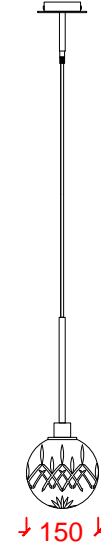

# VICTORIA 12,15&20

Dekoratif sarkıt Decorative ceiling luminaire  
Desenli şeffaf cam gövde Patterned transparent glass body  
Pirinç duy takımı Brass lampholder  
Pirinç tavan bağlantı bazası Brass ceiling connection base  
Örgü kablo Braided cable  
E14 duy E14 lampholder  
Led ışık kaynağı Led light source

**DR-LIGHT**

VICTORIA 12

VICTORIA 15

VICTORIA 20

ÜRÜN KODU PRODUCT CODE	AMPUL TİPİ LAMP TYPE	GÜÇ WATT	DUY LAMPHOLDER
VICTORIA 12	Led	4W	E14
VICTORIA 15	Led	4W	E14
VICTORIA 20	Led	4W	E14

IP20

↑

KG → 700 gr (Victoria 12)  
1000 gr (Victoria 15)  
1500 gr (Victoria 20)