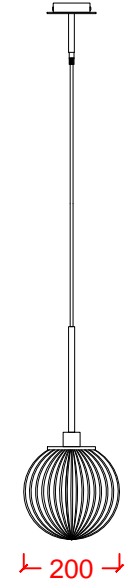

# VICTORIA 12,15&20

Dekoratif sarkıt Decorative ceiling luminaire  
Desenli şeffaf cam gövde Patterned transparent glass body  
Pirinç duy takımı Brass lampholder  
Pirinç tavan bağlantı bazası Brass ceiling connection base  
Örgü kablo Braided cable  
E14 duy E14 lampholder  
Led ışık kaynağı Led light source

**DR-LIGHT**

VICTORIA 12

VICTORIA 15

VICTORIA 20

ÜRÜN KODU PRODUCT CODE	AMPUL TİPİ LAMP TYPE	GÜÇ WATT	DUY LAMPHOLDER
VICTORIA 12	Led	4W	E14
VICTORIA 15	Led	4W	E14
VICTORIA 20	Led	4W	E14

IP20

↑

KG → 700 gr (Victoria 12)  
1000 gr (Victoria 15)  
1500 gr (Victoria 20)