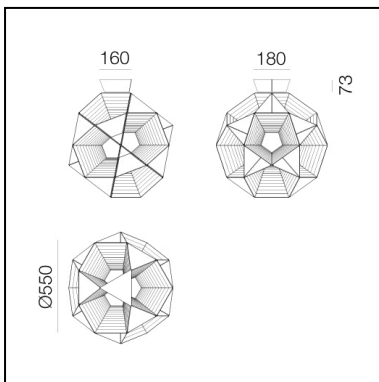

Arctic - Ceiling - Mirror

BIG - Bjarke Ingels Group

IP20 Dimmerable: 

LUMINAIRE

– Watt: **25W**

DESCRIPTION

* The product is not yet available.

FEATURES

- Product Code: - - -
- Colour: **Mirror**
- Installation: **Ceiling**
- Series: **Design Collection, Novelties**
- design by: **BIG - Bjarke Ingels Group**

DIMENSIONS

- Diameter: **550 mm**