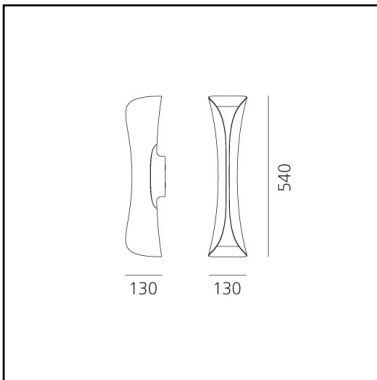

LUMINAIRE

- Watt: **14W**
- Voltage: **220V-240V**
- Delivered lumens output: **902lm**
- Efficiency: **95%**
- Efficacy: **63.26lm/W**

DESCRIPTION

Floor and wall lamp. A steel panel screens and releases a soft indirect light upwards together with a diffused light along the vertical aperture of the lamp. Painted steel body lamp, with cover-base in painted inox-steel. With light intensity regulator.

PRODUCT CODE: 1373010A

FEATURES

- Article Code: **1373010A**
- Colour: **Black / White**
- Installation: **Wall**
- Material: **ABS**
- Series: **Design Collection**
- Environment: **Indoor**
- Area contract: **Hospitality, Residential**
- Emission: **Indirect And Diffused**
- design by: **Karim Rashid**

DIMENSIONS

- Length: **cm 13**
- Width: **cm 13**
- Height: **cm 54**
- Impact Resistance: **N/D**
- Glow Wire Test: **650°**

SOURCES INCLUDED

- Category: **Led Retrofit**
- Number: **2**
- Watt: **10W**
- Delivered lumens output: **460lm**
- Socket: **GU10**
- Color temperature (K): **3000K**