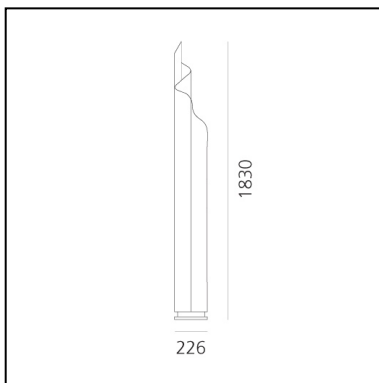

LUMINAIRE

- Power Supply: **Electronic Integrated**
- Watt: **84W**
- Voltage: **220V-240V**

DESCRIPTION

Its sinuous curves resulting from the shaping of a sheet of frosted methacrylate softly diffuse the light. It brings together "simplicity and concept" which for Magistretti are at the heart of durable design.

PRODUCT CODE: 0084010A

FEATURES

- Article Code: **0084010A**
- Colour: **White**
- Installation: **Floor**
- Material: **Methacrylate, aluminium, zamak**
- Series: **Design Collection**
- Environment: **Indoor**
- Area contract: **Residential**
- Emission: **Diffused And Filtered**
- design by: **Vico Magistretti**

DIMENSIONS

- Height: **cm 180**
- Diameter: **cm 22**

INCLUDED SOURCES

- Category: **FLUO**
- Number: **3**
- Lbs: **T16**
- Watt: **28W**
- Socket: **G5**