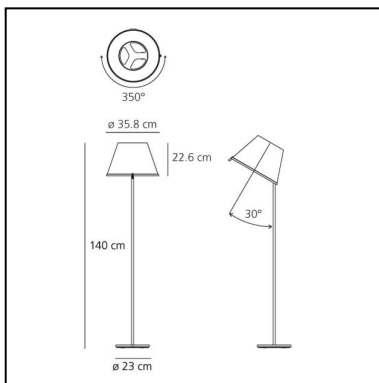

Choose Floor - Parchment/Chrome

Matteo Thun & Partners

IP20   EAC  

LUMINAIRE

- Watt: **26W**
- Voltage: **220V-240V**
- Delivered lumens output: **2583lm**

DESCRIPTION

The diffuser, which characterises this lamp family with its materials and texture, can be tilted by 30° and rotated on its own axis to direct the light for reading.

PRODUCT CODE: 1136120A

FEATURES

- Article Code: **1136120A**
- Colour: **Parchment/Chrome**
- Installation: **Floor**
- Material: **Polycarbonate, parchment paper, steel, zamak**
- Series: **Design Collection**
- Environment: **Indoor**
- Area contract: **Hospitality**
- Emission: **Direct Spot**
- design by: **Matteo Thun & Partners**

DIMENSIONS

- Height: **cm 140**
- Diameter: **cm 35.8**
- Base Diameter: **cm 23**
- Glow Wire Test: **750°**

SOURCES NOT INCLUDED

- Category: **LED RETROFIT**
- Number: **2**
- Watt: **8W**
- Socket: **E27**