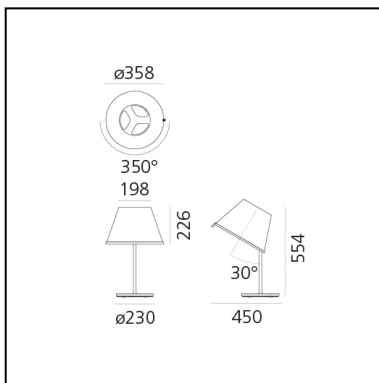

Choose Table - Parchment/Chrome

Matteo Thun & Partners

IP20     

LUMINAIRE

- Watt: **57W**
- Voltage: **220V-240V**
- Delivered lumens output: **1291lm**

Notes

The diffuser tilts 30° and rotates 350° on its axis.

DESCRIPTION

The diffuser, which characterises this lamp family with its materials and texture, can be tilted by 30° and rotated on its own axis to direct the light for reading.

PRODUCT CODE: 1128120A

FEATURES

- Article Code: **1128120A**
- Colour: **Parchment/Chrome**
- Installation: **Table**
- Material: **Metal, zamac, polycarbonate, parchment paper**
- Series: **Design Collection**
- Environment: **Indoor**
- Area contract: **Hospitality**
- Emission: **Direct Spot**
- design by: **Matteo Thun & Partners**

DIMENSIONS

- Height: **cm 55.4**
- Diameter: **cm 35.8**
- Base Diameter: **cm 23**
- Max Extension Length: **cm 45**
- Inclination: **cm 30**
- Rotation: **350°**
- Impact Resistance: **N/D**
- Glow Wire Test: **750°**