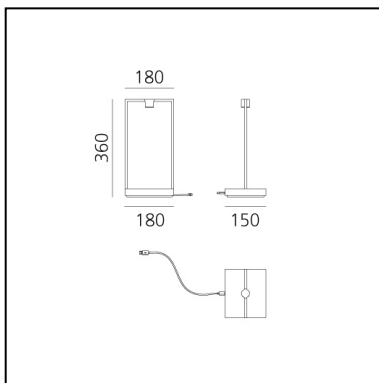

Curiosity 36 - Black/Brown

Davide Oppizzi

IP20  

LUMINAIRE

- Watt: **1,7W**
- Delivered lumens output: **163lm**
- CCT: **3000K**
- Efficiency: **75%**
- Efficacy: **162.83lm/W**
- CRI: **90**
- Dimmer Typology: **Push button Dimmer**

Notes

Battery life:
Dimmer step 1: 8h
Dimmer step 2: 11h
Dimmer step 3: 26h
3 hrs fast charge

DESCRIPTION

Curiosity is a portable lamp whose shape reveals its natural vocation for showcasing, but at the same time for relations. It highlights spaces where people gather or the objects it can accommodate within the footprint of its base. Neutral and essential in its light structure, it becomes functional by enhancing the content. It is a frame for displaying objects, with its base providing the element that accommodates whatever items you wish to display, illuminated by the small spotlight on the top. Curiosity brings its illuminated space anywhere, and thanks to its long running time it allows you to reinvent everyday lightscapes. It designs freedom dedicated to the individual, adapting to the domestic space, but above all it enables original new scenarios in public spaces. Curiosity creates flexible and mobile displays, it is also a perfect tool for retail spaces, for exhibitions or for restaurants, where it creates an intimate and elegant atmosphere able to follow the changing organisation of spaces.

PRODUCT CODE: 0174010A

FEATURES

- Article Code: **0174010A**
- Colour: **Black/Brown**
- Installation: **Table**
- Material: **Aluminium**
- Series: **Design Collection**
- design by: **Davide Oppizzi**

DIMENSIONS

- Length: **cm 18**
- Width: **cm 15**
- Height: **cm 36**