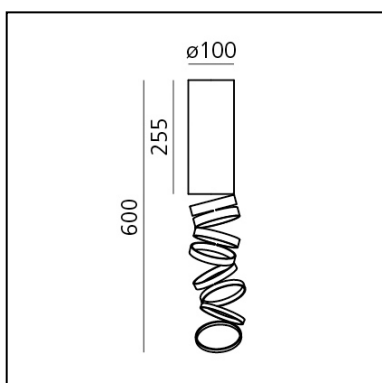

Decomposé Light Ceiling - Fumé

Atelier Oi

LUMINAIRE

- Watt: **13W**
- Delivered lumens output: **911lm**
- Efficiency: **60%**
- Efficacy: **70.06lm/W**
- CRI: **80**

DESCRIPTION

Featuring a deconstructed base profile, the light projected through the balanced rings designs subtle shadows while defining a perfect quality of light in space.

PRODUCT CODE: DOI4600B80

FEATURES

- Article Code: **DOI4600B80**
- Colour: **Fumé**
- Installation: **Ceiling**
- Material: **Aluminium**
- Series: **Design Collection**
- Environment: **Indoor**
- design by: **Atelier Oi**

DIMENSIONS

- Height: **cm 25.5**
- Base Diameter: **cm 10**
- Max Height from ceiling: **cm 60**

SOURCES NOT INCLUDED

- Category: **LED RETROFIT**
- Number: **1**
- Socket: **E27**