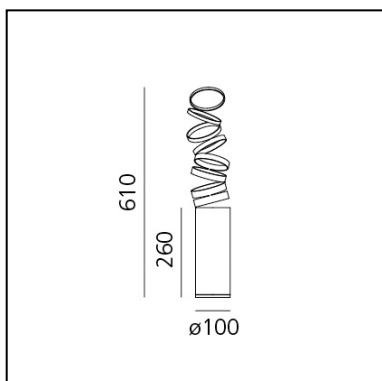

Decomposé Light Table - Fumé

Atelier Oi

DESCRIPTION

Featuring a deconstructed base profile, the light projected through the balanced rings designs subtle shadows while defining a perfect quality of light in space.

PRODUCT CODE: DOI4600C80

FEATURES

- Article Code: **DOI4600C80**
- Colour: **Fumé**
- Installation: **Table**
- Material: **Aluminium**
- Series: **Design Collection**
- Environment: **Indoor**
- design by: **Atelier Oi**

DIMENSIONS

- Height: **cm 26**
- Base Diameter: **cm 10**
- Max Extension Height: **cm 61**

SOURCES NOT INCLUDED

- Category: **LED RETROFIT**
- Number: **1**
- Socket: **E27**

LUMINAIRE

- Watt: **13W**
- Delivered lumens output: **911lm**
- Efficiency: **60%**
- Efficacy: **70.06lm/W**
- CRI: **80**