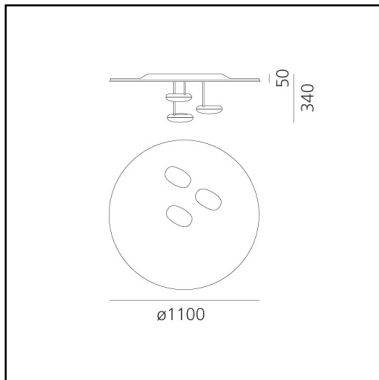

## LUMINAIRE

- Watt: **87W**
- Voltage: **220V-240V**
- Delivered lumens output: **3031lm**
- CCT: **2700K**
- Efficiency: **38%**
- Efficacy: **34.84lm/W**
- CRI: **90**
- Dimmable Typology: **Push**

## FEATURES

- Article Code: **1474W10A**
- Colour: **Polished chrome / Aluminium**
- Installation: **Ceiling**
- Material: **Aluminium, steel**
- Series: **Design Collection, Hydro**
- Environment: **Indoor**
- Emission: **Indirect**
- design by: **Ross Lovegrove**

## DIMENSIONS

- Height: **cm 32**
- Diameter: **cm 110**
- Impact Resistance: **N/D**
- Glow Wire Test: **960°**