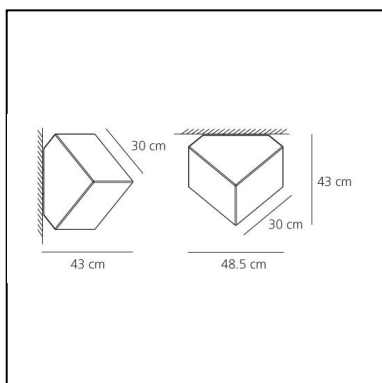

LUMINAIRE

- Watt: **13W**
- Voltage: **220V-240V**
- Delivered lumens output: **1076lm**
- Efficiency: **71%**
- Efficacy: **82.76lm/W**
- CRI: **80**

Notes

The IP 65 degree of protection makes it also suitable for outdoor application.

DESCRIPTION

Wall support in thermoplastic resin; diffuser in thermoplastic material. Ability to mount LED light source E27 (LED light source not included).

PRODUCT CODE: 1293010A

FEATURES

- Article Code: **1293010A**
- Colour: **White**
- Installation: **CeilingWall**
- Material: **Technopolymer**
- Series: **Design Collection**
- Environment: **Indoor**
- Area contract: **Hospitality, Residential**
- Emission: **Diffused**
- design by: **Alessandro Mendini**

DIMENSIONS

- Width: **cm 48.5**
- Height: **cm 43**
- Impact Resistance: **N/D**
- Glow Wire Test: **750°C**

SOURCES NOT INCLUDED

- Category: **LED RETROFIT**
- Number: **1**
- Socket: **E27**