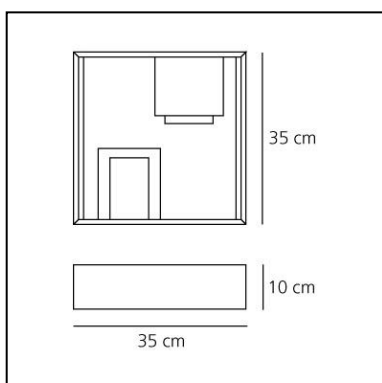

Fato

Gio Ponti

IP20     

LUMINAIRE

- Watt: **56W**
- Voltage: **220V-240V**
- Delivered lumens output: **730lm**

DESCRIPTION

A table or wall lamp, with geometrical metal screens creating light and dark, screened and clear, all enclosed in a square frame: it is both a light object and a lamp. A lighting sculpture with a strong styling connotation to the '60s. Structure in white enamelled, folded and welded plate. Ability to mount LED light source E14 (LED light source not included).

PRODUCT CODE: 0048010A

FEATURES

- Article Code: **0048010A**
- Colour: **White**
- Installation: **TableWall**
- Material: **steel**
- Series: **Design Collection, Modern Classic**
- Environment: **Indoor**
- Area contract: **Residential**
- Emission: **Indirect**
- design by: **Gio Ponti**

DIMENSIONS

- Length: **cm 35**
- Width: **cm 35**
- Height: **cm 10**
- Glow Wire Test: **N/D°**

NOT INCLUDED SOURCES

- Category: **HALO**
- Number: **2**
- Lbs: **D45**
- Watt: **30W**
- Socket: **E14**

ALTERNATIVE SOURCES

- Category: **LED RETROFIT**
- Number: **2**
- Watt: **4W**
- Delivered lumens output: **370lm**
- Socket: **E14**