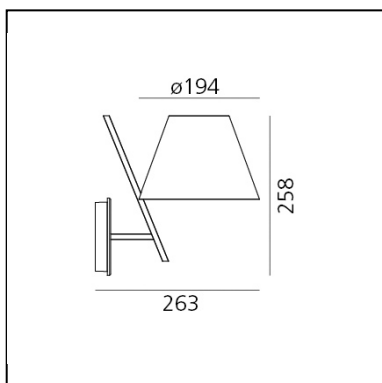

LUMINAIRE

- Watt: **5W**
- Delivered lumens output: **307lm**
- Efficiency: **65%**
- Efficacy: **61.38lm/W**
- CRI: **80**

DESCRIPTION

An archetypal lampshade balanced on a tilted stem. Simple elements, exquisitely combined into an amazing geometric composition, recall basic forms matched with different materials for technological reasons. Despite its plain and simple look, this lamp clearly conveys the skills of Artemide. The lampshade is a lightweight plastic volume closed by two diffusers that produce a pleasant soft direct and indirect light. The joint connects the lampshade with the aluminium stem on a minimal support. These simple elements are combined into a plain and elegant object, where the tilted stem is counterbalanced by the lampshade's volume.

PRODUCT CODE: 1752030A

FEATURES

- Article Code: **1752030A**
- Colour: **Black**
- Installation: **Wall**
- Material: **Polycarbonate, aluminium, methacrylate**
- Series: **Design Collection**
- Environment: **Indoor**
- Emission: **diffused**
- design by: **Quaglio Simonelli**

DIMENSIONS

- Width: **cm 26.3**
- Height: **cm 25.8**
- Diameter: **cm 19.4**

SOURCES NOT INCLUDED

- Category: **LED RETROFIT**
- Number: **1**
- Socket: **E14**