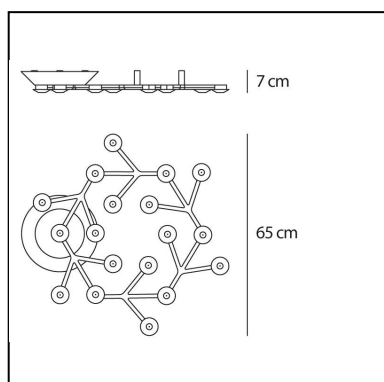

Led Net - Ceiling - App Compatible

Michele De Lucchi
Alberto Nason

LUMINAIRE

- Watt: **43W**
- Voltage: **220-240V**
- Delivered lumens output: **2502lm**
- CCT: **3000K**
- Efficiency: **81%**
- Efficacy: **58.19lm/W**
- CRI: **80**

Notes

LEDs included.

DESCRIPTION

PRODUCT CODE: 1594050APP

FEATURES

- Article Code: **1594050APP**
- Colour: **Polished white**
- Installation: **Ceiling**
- Material: **Aluminium, methacrylate**
- Series: **Design Collection**
- Environment: **Indoor**
- Area contract: **Hospitality**
- Emission: **Direct**
- design by: **Michele De Lucchi, Alberto Nason**

DIMENSIONS

- Height: **cm 7**
- Diameter: **cm 65**
- Glow Wire Test: **650°**

SOURCES INCLUDED

- Category: **Led**
- Number: **17**
- Watt: **2.17W**
- Delivered lumens output: **153lm**
- Color temperature (K): **3000K**
- CRI: **80**
- Color Tolerance: **MacAdam 3SDCM**
- Efficacy: **71lm/W**
- Service Life: **50000-L70**