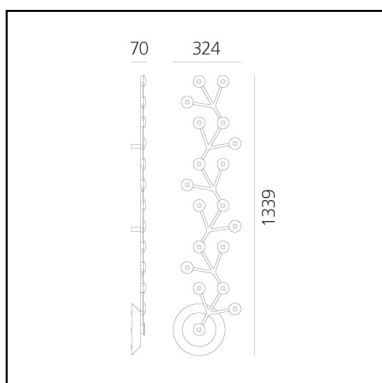

## LUMINAIRE

- Watt: **45W**
- Voltage: **220-240V**
- Delivered lumens output: **2530lm**
- CCT: **3000K**
- Efficiency: **78%**
- Efficacy: **56.22lm/W**
- CRI: **80**

## DIMENSIONS

- Length: **cm 140**
- Width: **cm 32.4**
- Height: **cm 7**
- Glow Wire Test: **650°**

## SOURCES INCLUDED

- Category: **Led**
- Number: **18**
- Watt: **2.17W**
- Delivered lumens output: **153lm**
- Color temperature (K): **3000K**
- CRI: **80**
- Color Tolerance: **MacAdam 3SDCM**
- Efficacy: **71lm/W**
- Service Life: **50000-L70**