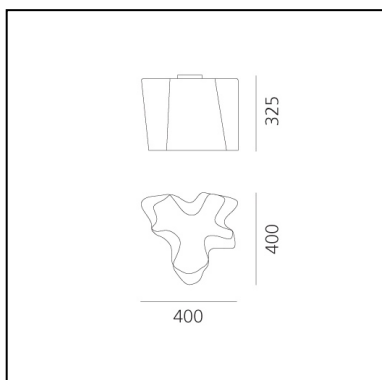

Logico Ceiling - Fumè Diffuser

Michele De Lucchi
Gerhard Reichert

IP20    Dimmerable:  +  -

LUMINAIRE

- Watt: **13W**
- Voltage: **220V-240V**
- Delivered lumens output: **1312lm**

Notes

Its modular shape lends itself to the creation and realisation of customized compositions, supplied as special project.

DESCRIPTION

PRODUCT CODE: 0452010A

FEATURES

- Article Code: **0452010A**
- Colour: **Fumè**
- Installation: **Ceiling**
- Material: **Blown glass, aluminium**
- Series: **Design Collection**
- Environment: **Indoor**
- Area contract: **Hospitality, Office**
- Emission: **Diffused And Direct**
- design by: **Michele De Lucchi, Gerhard Reichert**

DIMENSIONS

- Length: **cm 40**
- Width: **cm 40**
- Height: **cm 32.5**

SOURCES NOT INCLUDED

- Category: **LED RETROFIT**
- Number: **1**
- Watt: **15W**
- Socket: **E27**