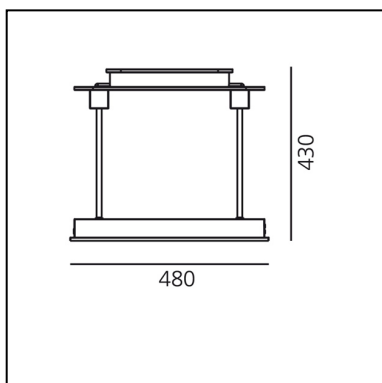

## LUMINAIRE

- Watt: **14W**
- Delivered lumens output: **690lm**
- CCT: **3500K**
- Efficiency: **63%**
- Efficacy: **49.29lm/W**
- CRI: **0**

## DIMENSIONS

- Width: **cm 48**
- Height: **cm 43**