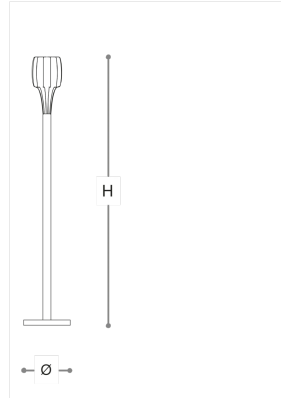

4010/P

Bossanova

DANILO DE ROSSI

Incanto

Floor lamps with blown glass diffusers available in four colours: transparent, fumé, dove and olive green, metal with iron grey finish.