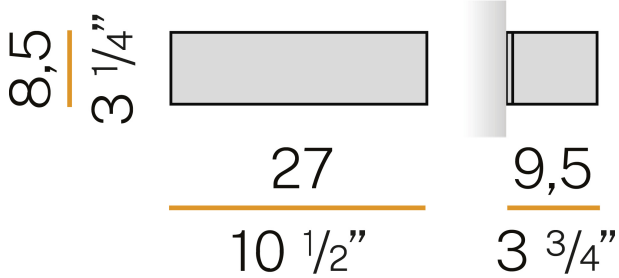

Technical drawing