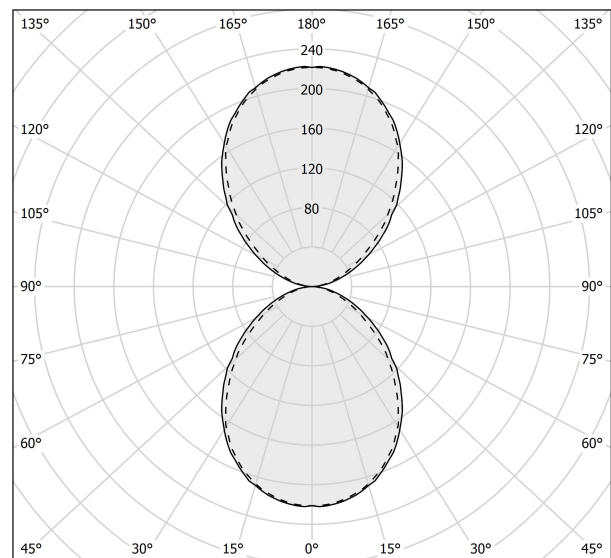

PANZERI

Toy Gypso

220-240V AC ON-OFF

A01642.025.0401

plaster

Data sheet

CODE	A01642.025.0401
SYSTEM POWER CONSUMPTION	13W
EFFICACY	67.54lm/W
LIGHT SOURCE	LED
COLOUR TEMPERATURE	3000K Ra>90
LIGHT DISTRIBUTION	diffused
POWER SUPPLY	220-240V AC
FREQUENCY	50/60Hz
ELECTRICAL CONFIGURATION	ON-OFF
DRIVER	integrated included
NOMINAL LUMINOUS FLUX	1366lm
LUMEN OUTPUT	878lm
EFFICIENCY	64.3%
WEIGHT	1,46 Kg
PROTECTION DEGREE	IP20
COLOUR TOLLERANCES	SDCM 3
PACKING DIMENSIONS	27,0 x 36,0 x 14,0 cm

Technical drawing

Polar diagram

cd/klm
— C0 - C180 - - - C90 - C270