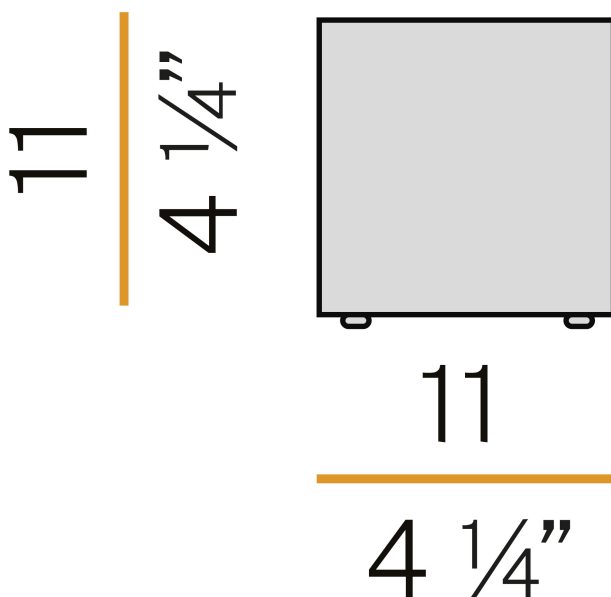

PANZERI

Kubik

220-240V AC ON-OFF
C07001.011.0401

● white

Data sheet

CODE	C07001.011.0401
SYSTEM POWER CONSUMPTION	9,5W
EFFICACY	59,1lm/W
LIGHT SOURCE	LED
LIGHT SOURCE LIFETIME	L80 (B20) 60.000h
COLOUR TEMPERATURE	3000K Ra>90
LIGHT DISTRIBUTION	diffused
POWER SUPPLY	220-240V AC
FREQUENCY	50/60Hz
ELECTRICAL CONFIGURATION	ON-OFF
DRIVER	integrated included
NOMINAL LUMINOUS FLUX	861lm
LUMEN OUTPUT	532lm
EFFICIENCY	61,8%
WEIGHT	0,70 Kg
PROTECTION DEGREE	IP20
COLOUR TOLLERANCES	SDCM 3
PACKING DIMENSIONS	17,5 x 25,0 x 17,5 cm

Table lighting fixture for interiors, with direct and indirect light emission.
Aluminium bearing base in white polyacrylic paint.
Diffuser in mat white blown glass.
Equipped with a 1,4m (55,1") long power cable in transparent PVC with plug and switch.

Technical drawing