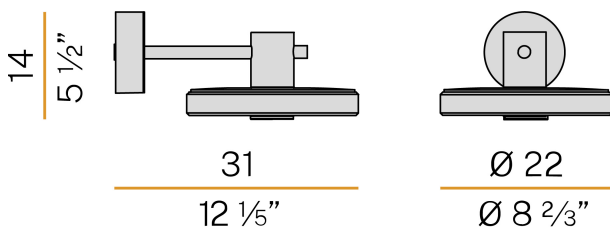

PANZERI

Venexia

220-240V AC ON-OFF

EA04816.022.0201

Data sheet

CODE	EA04816.022.0201
SYSTEM POWER CONSUMPTION	8W
EFFICACY	74.25lm/W
LIGHT SOURCE	LED
LIGHT SOURCE LIFETIME	L80 (B20) 80.000h
COLOUR TEMPERATURE	2700K Ra>80
LIGHT DISTRIBUTION	diffused
POWER SUPPLY	220-240V AC
FREQUENCY	50/60Hz
ELECTRICAL CONFIGURATION	ON-OFF
DRIVER	integrated included
NOMINAL LUMINOUS FLUX	930lm
LUMEN OUTPUT	594lm
EFFICIENCY	63.9%
WEIGHT	3,60 Kg
PROTECTION DEGREE	IP65
COLOUR TOLLERANCES	SDCM 3
SHOCK RESISTANCE RATING	IK06
PACKING DIMENSIONS	27,0 x 35,0 x 22,0 cm

Wall lighting fixture for indoor or outdoor spaces, with direct light emission.
Galvanized sheet metal wall bracket.
Die-cast aluminium wall plate in corten, mat brass or micaceous grey polyacrylic paint.
Turned aluminium arm in polyacrylic paint.
Turned aluminium structure in polyacrylic paint.
Transparent silicone gaskets.
Screen in partially mat cast glass.
Aluminium closing disk in polyacrylic paint.
Stainless steel screws.

Technical drawing