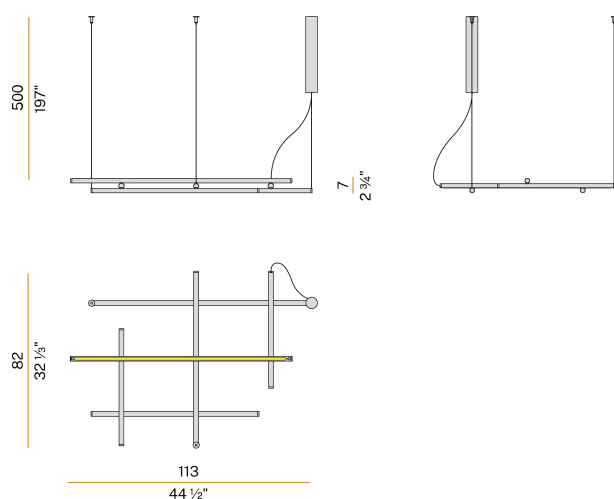

Die-cast aluminium end caps in polyacrylic paint.

Extruded polycarbonate diffusers with opaline finish.

Reversible suspension kit with griplocks and 5m (196,9") long steel cables.

5m (196,9") long power cable in transparent PVC.

Canopy for power supply with 3 outputs, with pickled sheet metal ceiling bracket and extruded aluminium covering in white, mat black, bronze, mat brass or titanium polyacrylic paint.

Technical drawing

Polar diagram