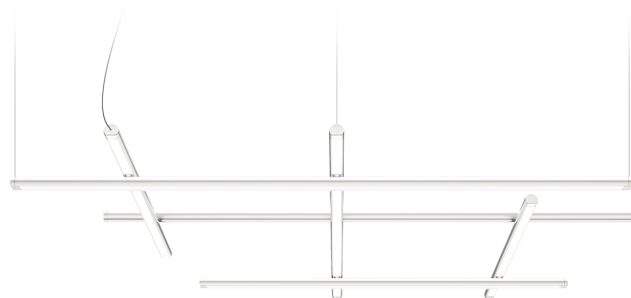

PANZERI

Hilow

220-240V AC dimmable (DALI/Push DIM)

L02801.115.0502

● white

Data sheet

CODE	L02801.115.0502
SYSTEM POWER CONSUMPTION	80W
EFFICACY	63.06lm/W
LIGHT SOURCE	LED
LIGHT SOURCE LIFETIME	L70 (B10) 60.000h
COLOUR TEMPERATURE	2700K Ra>90
LIGHT DISTRIBUTION	diffused
POWER SUPPLY	220-240V AC
FREQUENCY	50/60Hz
ELECTRICAL CONFIGURATION	dimmable (DALI/Push DIM)
DRIVER	integrated included
NOMINAL LUMINOUS FLUX	9072lm
LUMEN OUTPUT	5045lm
EFFICIENCY	55.6%
WEIGHT	2,80 Kg
PROTECTION DEGREE	IP20
COLOUR TOLLERANCES	SDCM 3
PACKING DIMENSIONS	87,0 x 118,0 x 14,0 cm

Suspension lighting fixture for interiors, with direct and indirect light emission. Extruded aluminium structure in white, mat black, bronze, mat brass or titanium polyacrylic paint.

Joints in turned brass and die-cast aluminium in polyacrylic paint.

Die-cast aluminium end caps in polyacrylic paint.

Extruded polycarbonate diffusers with opaline finish.

Reversible suspension kit with griplocks and 5m (196,9") long steel cables.

5m (196,9") long power cable in transparent PVC.

Canopy for power supply with 3 outputs, with pickled sheet metal ceiling bracket and extruded aluminium covering in white, mat black, bronze, mat brass or titanium polyacrylic paint.

Technical drawing

Polar diagram