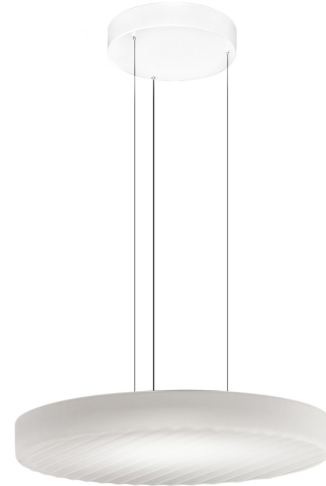

## Côte

220-240V AC dimmable (phase cut)

L06101.050.0504

● white

### Data sheet

|                          |                      |
|--------------------------|----------------------|
| CODE                     | L06101.050.0504      |
| SYSTEM POWER CONSUMPTION | 22,5W                |
| EFFICACY                 | 82.5lm/W             |
| LIGHT SOURCE             | LED                  |
| COLOUR TEMPERATURE       | 2700K Ra>90          |
| LIGHT DISTRIBUTION       | diffused             |
| POWER SUPPLY             | 220-240V AC          |
| FREQUENCY                | 50/60Hz              |
| ELECTRICAL CONFIGURATION | dimmable (phase cut) |
| DRIVER                   | integrated included  |
| NOMINAL LUMINOUS FLUX    | 2621lm               |
| LUMEN OUTPUT             | 1815lm               |
| EFFICIENCY               | 69.2%                |
| WEIGHT                   | 4.70 Kg              |
| PROTECTION DEGREE        | IP20                 |
| COLOUR TOLLERANCES       | SDCM <3              |
| PACKING DIMENSIONS       | 0,0 x 0,0 x 0,0 cm   |

Suspension lighting fixture for interiors, with direct light emission. Die-cast aluminium structure in black or white polyacrylic paint. Diffuser screen made of frosted blown glass with matt white or smoke grey finish. 2m (78,7") long steel suspension cables. 2,2m (86,6") long power cable in transparent PVC. Power canopy with metal ceiling bracket and pickled sheet metal covering in white or black polyacrylic paint.