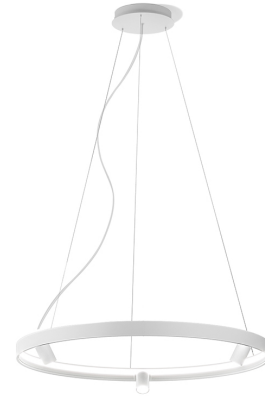

PANZERI

Arena

220-240V AC dimmable (DALI/Push DIM) and ON-OFF
L07401.100.0518

● white

Data sheet

CODE	L07401.100.0518
SYSTEM POWER CONSUMPTION	92W
EFFICACY	73.17lm/W
LIGHT SOURCE	LED
LIGHT SOURCE LIFETIME	L70 (B50) 60.000h
COLOUR TEMPERATURE	2700K Ra>90
LIGHT DISTRIBUTION	diffused + adjustable
BEAM ANGLE	30°
POWER SUPPLY	220-240V AC
FREQUENCY	50/60Hz
ELECTRICAL CONFIGURATION	dimmable (DALI/Push DIM) and ON-OFF
DRIVER	integrated included
NOMINAL LUMINOUS FLUX	9840lm
LUMEN OUTPUT	6732lm
EFFICIENCY	68.4%
WEIGHT	4.82 Kg
PROTECTION DEGREE	IP20
COLOUR TOLLERANCES	SDCM 3
PACKING DIMENSIONS	107,0 x 107,0 x 11,0 cm

Suspension lighting fixture for interiors, with direct and indirect light emission and swivelling accent light.

Bended extruded aluminium structure in white, black, bronze, mat brass or titanium polyacrylic paint.

Extruded polycarbonate diffuser with opaline finish.

Die-cast aluminium joints in polyacrylic paint.

Die-cast aluminium projectors rotating on two axes in polyacrylic paint.

Reflectors in thermoplastic material with chrome plated finish.

Textured glass screens.

Anti-glare snoots in black thermoplastic material.

5m (196,9") long steel suspension cables.

5m (196,9") long power cable in transparent PVC.

Power canopy with pickled sheet metal ceiling bracket and covering in white, black, bronze, mat brass or titanium polyacrylic paint.