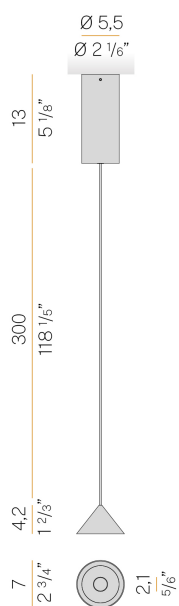

PANZERI

Rendez-vous

220-240V AC ON-OFF
L08006.007.1701

● mat black

Data sheet

CODE	L08006.007.1701
SYSTEM POWER CONSUMPTION	2W
EFFICACY	47.5lm/W
LIGHT SOURCE	LED
COLOUR TEMPERATURE	2700K Ra>90
LIGHT DISTRIBUTION	flood
BEAM ANGLE	25°
POWER SUPPLY	220-240V AC
FREQUENCY	50/60Hz
ELECTRICAL CONFIGURATION	ON-OFF
DRIVER	integrated included
NOMINAL LUMINOUS FLUX	103lm
LUMEN OUTPUT	95lm
EFFICIENCY	92.2%
WEIGHT	0,38 Kg
PROTECTION DEGREE	IP20
COLOUR TOLLERANCES	SDCM 3
PACKING DIMENSIONS	0,0 x 0,0 x 0,0 cm

Technical drawing

Suspension lighting fixture for interiors, with direct light emission.
Die-cast aluminium head with polyacrylic paint finish in mat black or bronze.
Turned aluminium end plate with polyacrylic paint in mat black or bronze.
Black PVC coaxial suspension and power cable 3m (118.1") long.
Feeding canopy with ceiling mounting bracket in pickled sheet metal and extruded aluminium housing with polyacrylic paint finish in mat black or bronze.

Polar diagram