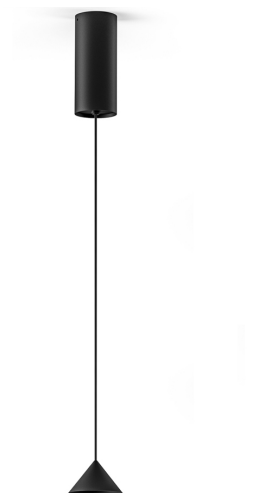

PANZERI

Rendez-vous

220-240V AC ON-OFF
L08006.007.1701

● mat black

Data sheet

CODE	L08006.007.1701
SYSTEM POWER CONSUMPTION	2W
EFFICACY	47.5lm/W
LIGHT SOURCE	LED
COLOUR TEMPERATURE	2700K Ra>90
LIGHT DISTRIBUTION	flood
BEAM ANGLE	25°
POWER SUPPLY	220-240V AC
FREQUENCY	50/60Hz
ELECTRICAL CONFIGURATION	ON-OFF
DRIVER	integrated included
NOMINAL LUMINOUS FLUX	103lm
LUMEN OUTPUT	95lm
EFFICIENCY	92.2%
WEIGHT	0,38 Kg
PROTECTION DEGREE	IP20
COLOUR TOLLERANCES	SDCM 3
PACKING DIMENSIONS	0,0 x 0,0 x 0,0 cm

Technical drawing

Suspension lighting fixture for interiors, with direct light emission.
Die-cast aluminium head with polyacrylic paint finish in mat black or bronze.
Turned aluminium end plate with polyacrylic paint in mat black or bronze.
Black PVC coaxial suspension and power cable 3m (118.1") long.
Feeding canopy with ceiling mounting bracket in pickled sheet metal and extruded aluminium housing with polyacrylic paint finish in mat black or bronze.