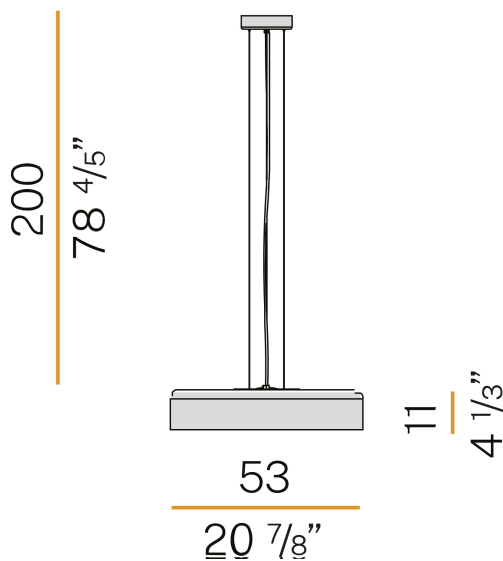

PANZERI

Ginevra

220-240V AC dimmable (DALI/Push DIM)

L09280.050.0402

 black/gold

Data sheet

CODE	L09280.050.0402
SYSTEM POWER CONSUMPTION	36W
EFFICACY	81lm/W
LIGHT SOURCE	LED
LIGHT SOURCE LIFETIME	L80 (B20) 80.000h
COLOUR TEMPERATURE	3000K Ra>90
LIGHT DISTRIBUTION	diffused
POWER SUPPLY	220-240V AC
FREQUENCY	50/60Hz
ELECTRICAL CONFIGURATION	dimmable (DALI/Push DIM)
DRIVER	integrated included
NOMINAL LUMINOUS FLUX	4528lm
LUMEN OUTPUT	2916lm
EFFICIENCY	64.4%
GLARE RATING	UGR < 19
WEIGHT	6,27 Kg
PROTECTION DEGREE	IP20
COLOUR TOLLERANCES	SDCM <3
PACKING DIMENSIONS	20,0 x 62,0 x 62,0 cm

Suspension lighting fixture for interiors, with direct and indirect light emission.
 Pickled sheet metal cap in polyacrylic paint.
 Turned aluminium structure in mat black and gold or white and gold polyacrylic paint.
 Pickled sheet metal wiring support plate in polyacrylic paint.
 Moulded polycarbonate micro-prismatic diffuser.
 2m (78,7") long steel suspension cables.
 2,2m (86,6") long power cable in transparent PVC.
 Power canopy with galvanized sheet metal ceiling bracket and pickled sheet metal covering in white or mat black polyacrylic paint.

Technical drawing

Polar diagram