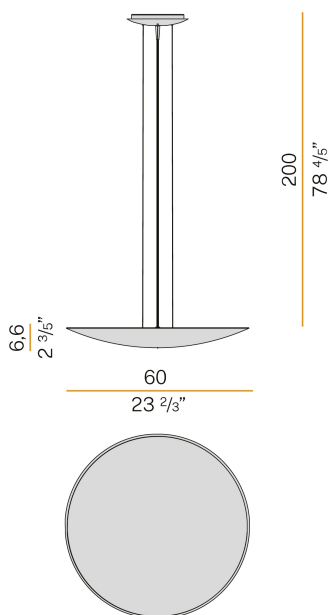

### Data sheet

CODE	L09301.060.0402
SYSTEM POWER CONSUMPTION	43W
EFFICACY	102.63lm/W
LIGHT SOURCE	LED
LIGHT SOURCE LIFETIME	L90 (B10) 50.000h
COLOUR TEMPERATURE	3000K Ra>90
LIGHT DISTRIBUTION	diffused
POWER SUPPLY	220-240V AC
FREQUENCY	50/60Hz
ELECTRICAL CONFIGURATION	dimmable (DALI/Push DIM)
DRIVER	integrated included
NOMINAL LUMINOUS FLUX	5564lm
LUMEN OUTPUT	4413lm
EFFICIENCY	79.3%
WEIGHT	3,46 Kg
PROTECTION DEGREE	IP20
COLOUR TOLLERANCES	SDCM 3
PACKING DIMENSIONS	17,0 x 69,0 x 69,0 cm

Suspension lighting fixture for interiors, with indirect light emission. Aluminium and pickled sheet metal structure in polyacrylic paint. Turned aluminium reflector in white or black polyacrylic paint or with gold leaf coating. Moulded acrylic diffuser with mat finish. 2m (78,7") long steel suspension cables. 2,2m (86,6") long power cable in transparent PVC. Power canopy with pickled sheet metal case in white or black polyacrylic paint or with gold leaf coating.

### Technical drawing

### Polar diagram