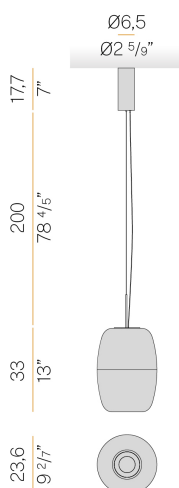

PANZERI

Adamas

220-240V AC dimmable (DALI/Push DIM)

L18406.033.0502

● mat black

Data sheet

CODE	L18406.033.0502
SYSTEM POWER CONSUMPTION	9W
EFFICACY	69.33lm/W
LIGHT SOURCE	LED
LIGHT SOURCE LIFETIME	L70 (B50) 60.000h
COLOUR TEMPERATURE	2700K Ra>90
LIGHT DISTRIBUTION	diffused
POWER SUPPLY	220-240V AC
FREQUENCY	50/60Hz
ELECTRICAL CONFIGURATION	dimmable (DALI/Push DIM)
DRIVER	integrated included
NOMINAL LUMINOUS FLUX	1344lm
LUMEN OUTPUT	624lm
EFFICIENCY	46.4%
WEIGHT	4,50 Kg
PROTECTION DEGREE	IP20
COLOUR TOLLERANCES	SDCM 3
PACKING DIMENSIONS	0,0 x 0,0 x 0,0 cm

Technical drawing

Suspension lighting fixture for interiors, with direct light emission. Aluminium frame with polyacrylic paint finish in mat black or mat brass. Diffuser screen in acrylic material with satin finish. Handmade and hand-ground blown glass in pink colour. Steel closing plate with polyacrylic paint. Transparent PVC coaxial suspension and power cable 3m (118.1") long. Feeding canopy with ceiling mounting bracket in pickled sheet metal and extruded aluminium housing with polyacrylic paint in mat black or mat brass finish. DALI / Push Dim driver integrated in the canopy.

Polar diagram