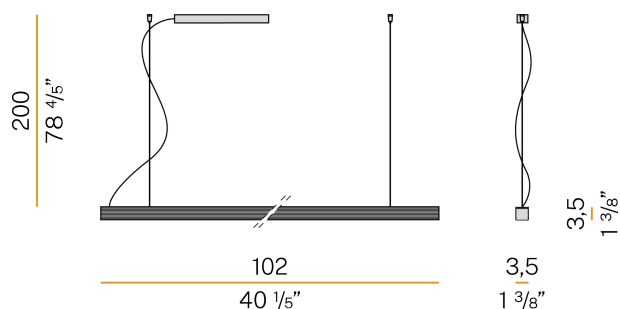

Technical drawing