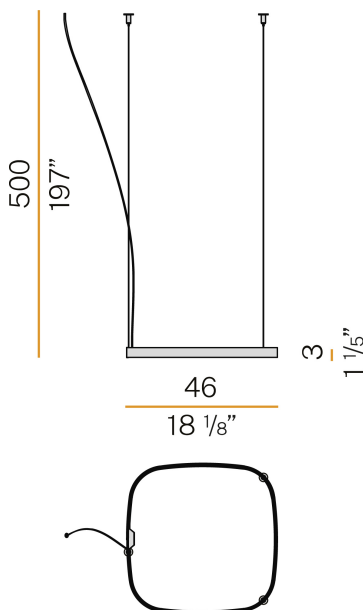

PANZERI

Zero Square

24V DC

M03201.050.0510

● white

Data sheet

CODE	M03201.050.0510
SYSTEM POWER CONSUMPTION	25W
EFFICACY	81.56lm/W
LIGHT SOURCE	LED
LIGHT SOURCE LIFETIME	L70 (B50) 60.000h
COLOUR TEMPERATURE	2700K Ra>90
LIGHT DISTRIBUTION	diffused
POWER SUPPLY	24V DC
DRIVER	remote not included
NOMINAL LUMINOUS FLUX	2835lm
LUMEN OUTPUT	2039lm
EFFICIENCY	71.9%
WEIGHT	0.92 Kg
PROTECTION DEGREE	IP20
COLOUR TOLLERANCES	SDCM 3
PACKING DIMENSIONS	58,0 x 58,0 x 10,0 cm

Single or multiple suspension lighting fixture for interiors, with direct and indirect light emission.

Bended extruded aluminium structure in white, black, bronze, mat brass or titanium polyacrylic paint.

Extruded polycarbonate diffuser with opaline finish.

Suspension kit with griplocks and 5m (196,9") long steel cables.

5m (196,9") long power cable in transparent PVC.

Provided without power canopy.

Technical drawing