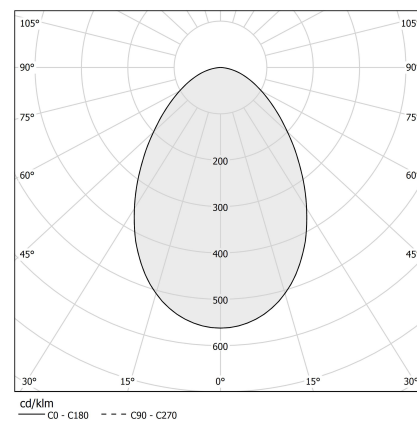

### Data sheet

CODE	P03901.011.0406
SYSTEM POWER CONSUMPTION	10W
EFFICACY	59.5lm/W
LIGHT SOURCE	LED
LIGHT SOURCE LIFETIME	L70 (B50) 50.000h
COLOUR TEMPERATURE	3000K Ra>90
LIGHT DISTRIBUTION	diffused
POWER SUPPLY	220-240V AC
FREQUENCY	50/60Hz
ELECTRICAL CONFIGURATION	ON-OFF
DRIVER	integrated included
NOMINAL LUMINOUS FLUX	850lm
LUMEN OUTPUT	595lm
EFFICIENCY	70%
WEIGHT	0,51 Kg
PROTECTION DEGREE	IP40
COLOUR TOLLERANCES	SDCM 3
PACKING DIMENSIONS	12,0 x 24,0 x 13,0 cm

### Technical drawing

### Polar diagram