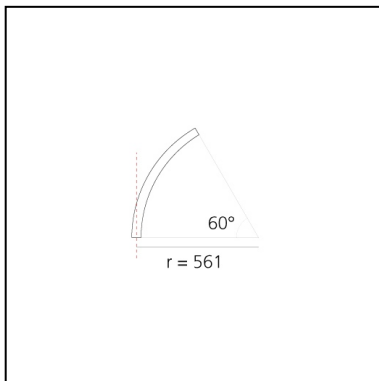

A.24 - Ceiling Magnetic Track - Curved Module (not magnetic) - 561mm - 60° - Brushed Bronze

Carlotta de Bevilacqua

IP20   

Notes

Each linear, angle and curved elements are provided with mechanical and electrical joints and installation accessories. End caps have to be ordered separately. Bracket for fixing to ceiling is included: 1 for 1176mm length or 2 for 2352mm length. Depending on the driver, the product can be undimmable or dimmable DALI.