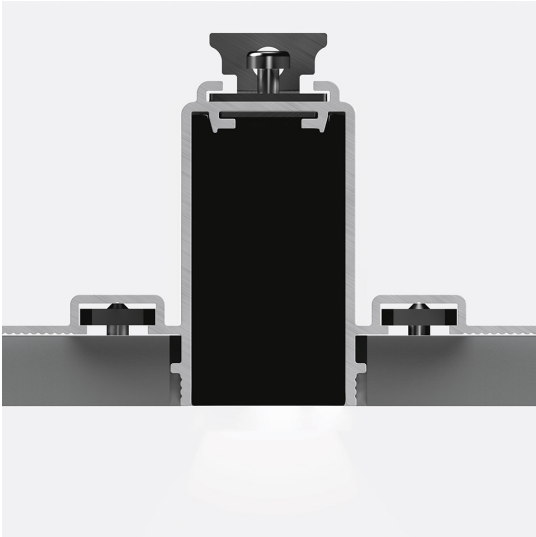

A.24 - Recessed Magnetic Track - Formwork - Curved - R=750mm - $\alpha=45^\circ$

Carlotta de Bevilacqua

Notes

Each forwork module is provided with a mechanical joint to connect two recessed coplanar forwork modules. End caps have to be ordered separately.

DESCRIPTION

A.24 is a new comprehensive and flexible system to design light in space. A single profile, only 24 mm thick, can be installed in the recessed, ceiling or suspension mode to continuously follow the angles on a flat or three-dimensional surface. This profile hosts to a variety of performance options: diffused light, sharp optical units with three beam angles, or a smart magnetic track. This makes A.24 a flexible system, as well as an open platform to accommodate other products from the Architectural collection. The suspension version also features direct emission. The three solutions can be alternated to match the architecture and the room functions with utmost flexibility. The competence of Artemide is revealed by the quality of light, as well as by the ability of A.24 to freely move in space, with direct power connection points up to 14 metres apart.