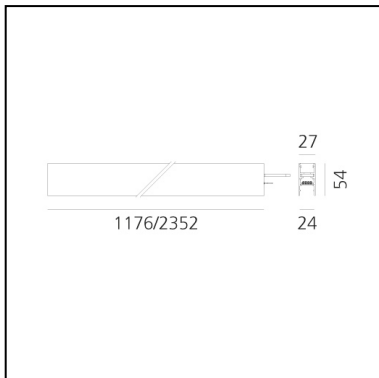

# A.24 - Ceiling Magnetic Track - Linear Module - 1176mm - Brushed Bronze

Carlotta de Bevilacqua

IP20   

## DIMENSIONS

- Length: **cm 117.6**
- Width: **cm 2.7**
- Height: **cm 5.4**
- Weight: **kg 1.7**

**Accessories**

NO  
IMAGE  
AVAILABLE

4pcs feed connectors (for powering multiple sections with a single power kit) AQ90500