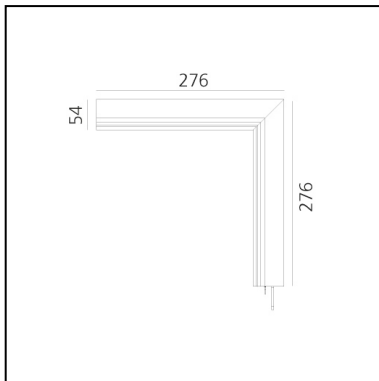

# A.24 - Recessed Magnetic Track - 90° Angle (on perpendicular planes) - Black

Carlotta de Bevilacqua

IP20   

## DIMENSIONS

- Length: **cm 27.6**
- Height: **cm 27.6**
- Weight: **kg 0.8**

**Accessories**

NO  
IMAGE  
AVAILABLE

4pcs feed connectors (for powering multiple sections with a single power kit) AQ90500

0-10, 1-10, Potenziometro, Push, DALI to DALI-Selv Interface DV1061

NO  
IMAGE  
AVAILABLE

Power cable, 2x0.75 + 2x0.35, mm2 (to realized customized power cable) - 10m - White AQ90600

NO  
IMAGE  
AVAILABLE

Power cable, 2x0.75 + 2x0.35, mm2 (to realized customized power cable) - 50m - White AQ90700