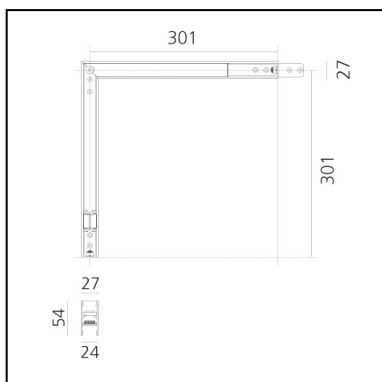

Notes

Each module, angle and curved elements are provided with mechanical and electrical joints and installation accessories. 90° angle cover has to be ordered separately. Depending on the driver, the product can be undimmable or dimmable DALI.

DESCRIPTION

A.24 is a new comprehensive and flexible system to design light in space. A single profile, only 24 mm thick, can be installed in the recessed, ceiling or suspension mode to continuously follow the angles on a flat or three-dimensional surface. This profile hosts to a variety of performance options: diffused light, sharp optical units with three beam angles, or a smart magnetic track. This makes A.24 a flexible system, as well as an open platform to accommodate other products from the Architectural collection. The suspension version also features direct emission. The three solutions can be alternated to match the architecture and the room functions with utmost flexibility. The competence of Artemide is revealed by the quality of light, as well as by the ability of A.24 to freely move in space, with direct power connection points up to 14 metres apart.

PRODUCT CODE: AQ36004

FEATURES

- Article Code: **AQ36004**
- Colour: **Black**
- Installation: **Ceiling**
- Series: **Architectural Indoor**
- Environment: **Indoor**
- Emission: **Direct**
- design by: **Carlotta de Bevilacqua**

DIMENSIONS

- Length: **cm 31.5**
- Width: **cm 31.5**
- Height: **cm 5.4**
- Weight: **kg 0.9**