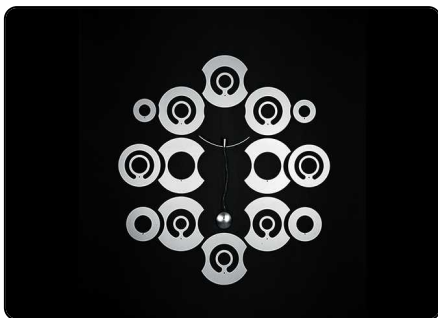

# Supernova, suspension design Ferruccio Laviani 2000

FOSCARINI

Supernova is a newly-born star, but its name also means “very, really, extremely new”. Just like this light whose volume is determined by two-dimensional surfaces. Supernova is a sphere, made up of 7 pairs of discs of different forms, attached in sequence onto a slightly curved suspended metal bar. And the bulb in the middle is like the incandescent nucleus of a planet. It is a full volume that is largely created by the empty spaces between the discs. The discs are made of aluminium, a material which gives this soft volume a high-tech feel and avoids glare, offering

a diffused illuminance in all directions.

## Description

Suspension lamp with diffused light. Lamp consisting of 14 laser-cut slabs of 7 different shapes in aluminium: matt natural or epoxy powder coated. The special arrangement of the internal discs guarantees optimal reflection while at the same time avoiding glare. Matt chromed metal support frame, stainless steel suspension cable and transparent electrical cable. Ceiling flange with galvanised metal bracket and matt chromed metal cover. Canopy decentralisation kit available.