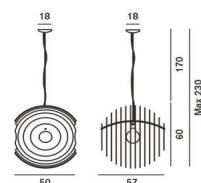

## Description

Suspension lamp with diffused light. Lamp consisting of 14 laser-cut slabs of 7 different shapes in aluminium: matt natural or epoxy powder coated. The special arrangement of the internal discs guarantees optimal reflection while at the same time avoiding glare. Matt chromed metal support frame, stainless steel suspension cable and transparent electrical cable. Ceiling flange with galvanised metal bracket and matt chromed metal cover. Canopy decentralisation kit available.

### Supernova

**Weight**  
net kg: 8,00  
gross kg: 10,60

**Packaging**  
vol. m3: 0,110  
n. boxes: 1

**Bulbs**  
incandescent 1x23W E27

**Certifications**

**Energy Class**  
A+ A B C

### Supernova XL

**Weight**  
net kg: 18,50  
gross kg: 27,00

**Packaging**  
vol. m3: 1,040  
n. boxes: 1

**Bulbs**  
incandescent 1x23W E27

**Certifications**

**Energy Class**  
A+ A B C

[2D/3D drawings](#)  
[photometric info](#)  
[assembly instructions](#)