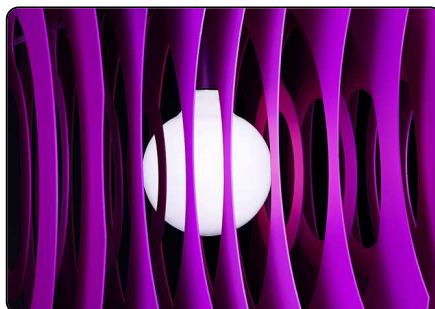

Supernova, suspension technical info

FOSCARINI

Description

Suspension lamp with diffused light. Lamp consisting of 14 laser-cut slabs of 7 different shapes in aluminium: matt natural or epoxy powder coated. The special arrangement of the internal discs guarantees optimal reflection while at the same time avoiding glare. Matt chromed metal support frame, stainless steel suspension cable and transparent electrical cable. Ceiling flange with galvanised metal bracket and matt chromed metal cover. Canopy decentralisation kit available.

Materials matt or lacquered aluminium

Colors aluminium, multicolour

Brightness light
diffused light

Model

Supernova

Weight
net kg: 8,00
gross kg: 10,60

Packaging
vol. m3: 0,110
n. boxes: 1

Bulbs
incandescent 1x23W E27

Certifications

Energy Class
A+ A B C

Supernova XL

Weight
net kg: 18,50
gross kg: 27,00

Packaging
vol. m3: 1,040
n. boxes: 1

Bulbs
incandescent 1x23W E27

Certifications

Energy Class
A+ A B C

[2D/3D drawings](#)
[photometric info](#)
[assembly instructions](#)

download area