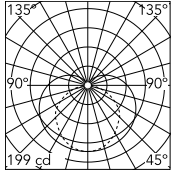

Schematic light drawing

Luminous flux luminaire
1200 lm

Photometric

Light distribution	Symmetric
CCT (K)	2700
Extreme cut off	No

Electrical

Insulation class	III
Frequency (Hz)	50/60
Main voltage (Vac)	48
LED voltage Vf (Vdc)	null
Power Supply	Remote
Dimmable	Yes
Power Supply Type	Electronic 48V
Dimming interface	Remote Dimmable (Dimmer Not Included)
Batteries inside	No