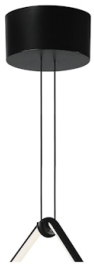

FLOS

■ F0405030 Black

Arrangements Broken Line

Designed by Michael Anastassiades, 2018

29W - 1200lm - 2700K

Diffuse light suspended lighting device. Body in extruded, curved NC-machined and black powder-coated aluminium, diffuser in platinum optical silicone. Each component can be connected to the power pack by means of an electrical and mechanical connection system designed for customisable product set-up. Roses available with two powers: lamp with power under 70W and lamp with power under 190W. Class III roses also available for installations with remote power supply: "surface" version for installations on cement, "recessed" version for plasterboard ceilings. The electronics integrated in the rose enables use of dimming systems: push, 1-10, potentiometer, DALI. In the absence of these systems, the light flow can be set with the push system included in the rose. Cable length 2.4m

Replaceable (LED only) light source by a professional

Schematic light drawing

Luminous flux luminaire
1200 lm

Photometric

Light distribution	Symmetric
CCT (K)	2700
Extreme cut off	No

Electrical

Insulation class	III
Frequency (Hz)	50/60
Main voltage (Vac)	48
LED voltage Vf (Vdc)	null
Power Supply	Remote
Dimmable	Yes
Power Supply Type	Electronic 48V
Dimming interface	Remote Dimmable (Dimmer Not Included)
Batteries inside	No

Accessories & Power Supply

REQUIRED

F0415030

Arrangements Big Rose

REQUIRED

F0416030

Arrangements Small Rose

REQUIRED