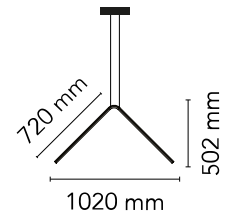

FLOS

■ F0405030 Black

Arrangements Broken Line

Designed by Michael Anastassiades, 2018

29W - 1200lm - 2700K

Diffuse light suspended lighting device. Body in extruded, curved NC-machined and black powder-coated aluminium, diffuser in platinum optical silicone. Each component can be connected to the power pack by means of an electrical and mechanical connection system designed for customisable product set-up. Roses available with two powers: lamp with power under 70W and lamp with power under 190W. Class III roses also available for installations with remote power supply: "surface" version for installations on cement, "recessed" version for plasterboard ceilings. The electronics integrated in the rose enables use of dimming systems: push, 1-10, potentiometer, DALI. In the absence of these systems, the light flow can be set with the push system included in the rose. Cable length 2.4m

Physical

Colour	Black
Length (mm)	1020
Cord length (mm)	2500
Net weight (kg)	0.5
Package height (mm)	45
Package width (mm)	810
Package length (mm)	780
Package volume (m3)	0.03
IP internal	20

Download

Mounting instructions	↓ PDF
Spare Parts	↓ PDF

Replaceable (LED only) light source by a professional

Schematic light drawing

Luminous flux luminaire
1200 lm

Photometric

Light distribution	Symmetric
CCT (K)	2700
Extreme cut off	No

Electrical

Insulation class	III
Frequency (Hz)	50/60
Main voltage (Vac)	48
LED voltage Vf (Vdc)	null
Power Supply	Remote
Dimmable	Yes
Power Supply Type	Electronic 48V
Dimming interface	Remote Dimmable (Dimmer Not Included)
Batteries inside	No