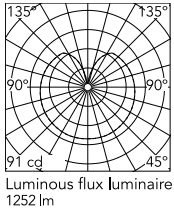

Schematic light drawing

Photometric

Lighting type	Total
Light distribution	Roto symmetric

Electrical

Insulation class	II
Frequency (Hz)	50/60
Main voltage (Vac)	220-240
LED voltage Vf (Vdc)	null
Dimmable	Yes
Dimming interface	Dimmer Integrated
Plug type	Type C
Batteries inside	No