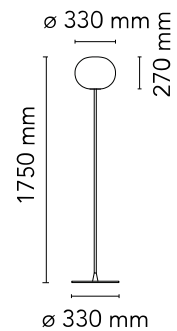

FLOS

■ F3032031 Matte Black

Glo-Ball Floor 2

Designed by Jasper Morrison, 1998

Halogen - 150W

Floor lamp providing diffused light. Diffuser consisting of an externally acid-etched, hand blown, flashed opaline glass and a die-cast threaded ring nut with alodine plating finish. Gray or black painted high-thickness steel base and stem and die-cast aluminum diffuser support. On the cable there is the electronic dimmer which allows the regulation of light brightness.

Are you a professional and your project needs consulting and support?

[BOOK AN APPOINTMENT](#)

Main specifications

EAN	8059607002599
Mounting	Floor
Environments	Indoor dry location
Light Source Type	Bulb
Lamp category	Halogen
Lamp holders	E27
Ilcos	HSGS
Number of heads	1
Power (W)	150

Physical

Colour	Matte Black
Length (mm)	330
Cord length (mm)	1800
Net weight (kg)	12.56
Package volume (m3)	0.34
IP internal	20

Download

- [Mounting instructions](#) PDF
- [Spare Parts](#) PDF

Photometric Files