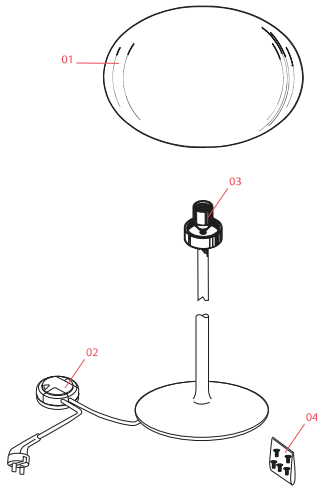

FLOS

■ F3032031 Matte Black

Glo-Ball Floor 2

Designed by Jasper Morrison, 1998

Halogen - 150W

Floor lamp providing diffused light. Diffuser consisting of an externally acid-etched, hand blown, flashed opaline glass and a die-cast threaded ring nut with alodine plating finish. Gray or black painted high-thickness steel base and stem and die-cast aluminum diffuser support. On the cable there is the electronic dimmer which allows the regulation of light brightness.

Physical

Colour	Matte Black
Length (mm)	330
Cord length (mm)	1800
Net weight (kg)	12.56
Package volume (m3)	0.34
IP internal	20

Download

- [Mounting instructions](#) PDF
- [Spare Parts](#) PDF

Photometric Files

Bulbs

NOT INCLUDED

RF32288

LED Lamp E27 15W 2700K T38

NOT INCLUDED

RF32289

LED Lamp E27 15W 3000K T38

Spare Parts