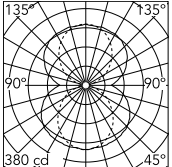

Physical

Colour	Green
Length (mm)	1300
Cord colour	Green
Cord length (mm)	4050
Canopy colour	Green
Canopy dimension (mm)	130
Canopy height (mm)	70
Net weight (kg)	7.8
Package volume (m3)	0.05
IP internal	20

Download

Mounting instructions [↓ PDF](#)

Photometric Files

LDT / IES [↓ LDT](#)

Technical Drawings

3D [↓ ZIP](#)

 Bim [↓ ZIP](#)

Schematic light drawing