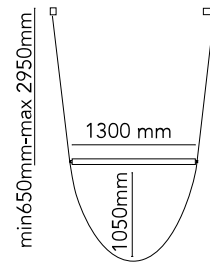

FLOS

 F9520039 Green

Wireline

Designed by Formafantasma, 2019

45W - 2793lm - 2700K - CRI> 90

Suspension lamp with diffused light. Tubular in transparent extruded glass and internal diffuser in opal PC. Ferrules made with CNC technology in satin stainless steel. Extruded cable in pink and forest green rubber. Injection molded PC rosette in the same finishes as the cable. The electronics integrated in the ceiling rose allows the use of different dimerization systems: push, 1-10, potentiometer, DALI. In the absence of these systems, the luminous flux can be set during installation, with the push system included in the canopy. Useful length of the cable 3mt.

Physical

Colour	Green
Length (mm)	1300
Cord colour	Green
Cord length (mm)	4050
Canopy colour	Green
Canopy dimension (mm)	130
Canopy height (mm)	70
Net weight (kg)	7.8
Package volume (m3)	0.05
IP internal	20