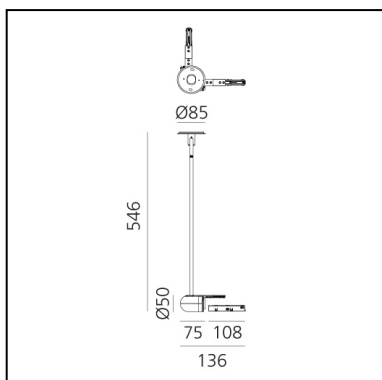

# Gople System - Track - 90° Angle with electrical connection - Black

BIG - Bjarke Ingels Group

## DIMENSIONS

- Length: **cm 7.5**
- Width: **cm 7.5**
- Height: **cm 54.6**
- Diameter: **cm 5**

**Accessories**

Recessed Power Supply kit - 396x178x108h - 320W - Undimmable CB60601

Recessed Power Supply kit - 396x178x108h - 320W - DALI/PUSH/0-10 CB60701