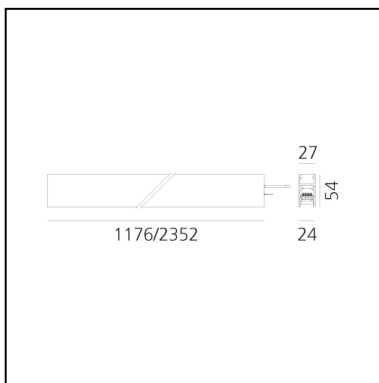

A.24 - Ceiling Sharping Emission - Linear Module - Direct Emission - 1176mm - 24° - 2700K - Black

Carlotta de Bevilacqua

IP20    Dimmerable: 

LUMINAIRE

- Watt: **22W**
- Delivered lumens output: **1617lm**
- CCT: **2700K**
- Efficiency: **81%**
- Efficacy: **73.48lm/W**
- CRI: **90**

DIMENSIONS

- Length: **cm 117.6**
- Width: **cm 2.7**
- Height: **cm 5.4**
- Weight: **kg 1.4**

SOURCES INCLUDED

- Category: **Led**
- Number: **1**
- Watt: **25W**
- Color temperature (K): **2700K**
- Color Tolerance: **MacAdam 2SDCM**
- Service Life: **L70 (6K) 50000h**