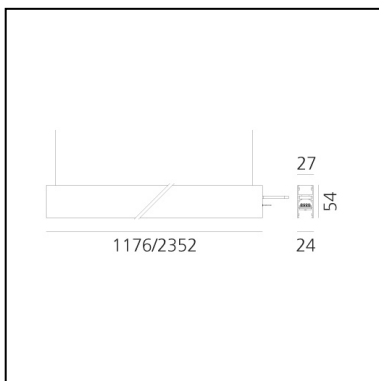

# A.24 - Suspension Diffused Emission - Linear Module - Direct Emission - 1176mm - 2700K - Black

Carlotta de Bevilacqua

IP20    Dimmerable: 

## LUMINAIRE

- Watt: **33W**
- Delivered lumens output: **2841lm**
- CCT: **2700K**
- Efficiency: **64%**
- Efficacy: **86.10lm/W**
- CRI: **80**

## DIMENSIONS

- Length: **cm 117.6**
- Width: **cm 2.7**
- Recessed depth: **cm 5.4**
- Weight: **kg 1.7**