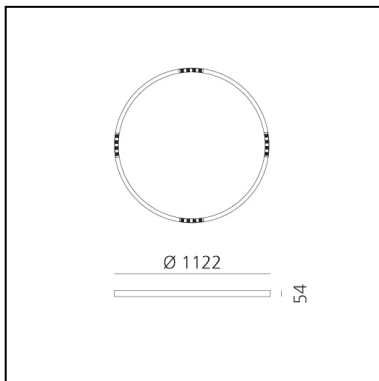

A.24 Stand-alone - Suspension Circular - Sharping Emission - Ø 1122mm - 2700K - App Compatible - Black

Carlotta de Bevilacqua

IP20    Dimmerable: 

LUMINAIRE

- Watt: **42W**
- Delivered lumens output: **3056lm**
- CCT: **2700K**
- Efficiency: **81%**
- Efficacy: **72.77lm/W**
- CRI: **90**
- Dimmable Typology: **Push & APP**

Notes

220/240Vac 50/60Hz electronic driver included. Uses 1 DALI address.
Sharping kit (louvers and covers for curved elements) has to be ordered separately.

DESCRIPTION

A.24 is a new comprehensive and flexible system to design light in space. A single profile, only 24 mm thick, can be installed in the recessed, ceiling or suspension mode to continuously follow the angles on a flat or three-dimensional surface. This profile hosts to a variety of performance options: diffused light, sharp optical units with three beam angles, or a smart magnetic track. This makes A.24 a flexible system, as well as an open platform to accommodate other products from the Architectural collection. The suspension version also features direct emission. The three solutions can be alternated to match the architecture and the room functions with utmost flexibility. The competence of Artemide is revealed by the quality of light, as well as by the ability of A.24 to freely move in space, with direct power connection points up to 14 metres apart.

DIMENSIONS

- Height: **cm 5.4**
- Diameter: **cm 112**
- Weight: **kg 5.5**

SOURCES INCLUDED

- Category: **Led**
- Number: **1**
- Watt: **50W**
- Color temperature (K): **2700K**

Accessories

NO
IMAGE
AVAILABLE

NO
IMAGE
AVAILABLE

A.24 Stand-alone - Trimless frame to be used for
recessed the power kit - Suspension Ø1122 and
Ø1500 AQ94000