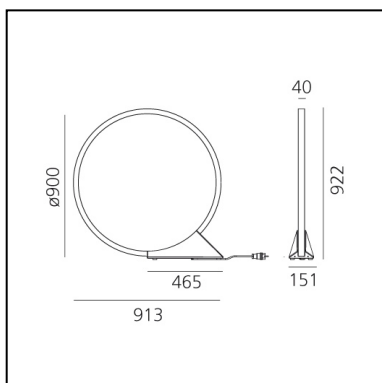

"O" Floor - Indoor

Elemental

IP44   

LUMINAIRE

- Watt: **43W**
- Delivered lumens output: **1830lm**
- CCT: **3000K**
- Efficiency: **56%**
- Efficacy: **42.55lm/W**
- CRI: **90**

Notes

Plug IP44

DESCRIPTION

Introduced in 2018 both floor and suspended outdoor versions, it is a perfect lighting also for indoor use thanks to a cabled option that allows easy relocation. Also in this case the IP degree of protection is still suitable for outdoor use. Its lightness is not just formal: its thin aluminium profile is an element of its own, which can be moved wherever necessary, allowing multiple uses, and creating a pleasant ambiance anywhere with its soft, non-glaring light. "O" is developed in the original 90-cm diameter version, as well as in a smaller, 45-cm and bigger 150-cm versions featuring all the characteristics of the original one. "O" is thus a comprehensive family of elements creating dynamic lightscares.

DIMENSIONS

- Length: **cm 91.3**
- Height: **cm 92.2**
- Diameter: **cm 90**
- Base Length: **cm 46.5**
- Base Width: **cm 15.1**

SOURCES INCLUDED

- Category: **Led**
- Number: **1**
- Watt: **35W**
- Color temperature (K): **3000K**
- CRI: **90**