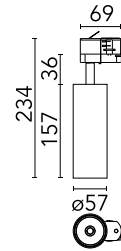

Are you a professional and your project needs consulting and support?

[BOOK AN APPOINTMENT](#)

Main specifications

Mounting	Track
Environment	Indoor dry location
Light source type	LED
LED type	LED array
Lamp category	LED
Iicos	No
Bulb finish	Clear
Number of heads	1
Power (W)	23.5
System power (W)	23.5
Source flux (lm)	1928
System flux (lm)	1838

Physical

Colour	White/White
Trim	No
Orientation	Adjustable
Rotation (°)	360
Spot diameter (mm)	57
Net weight (kg)	0.56
IP	20
IP external	20

Download

Mounting instructions [↓ PDF](#)

Photometric Files

LDT / IES [↓ ZIP](#)