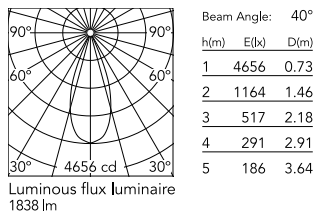

Schematic light drawing

Photometric

Lighting type	Direct
Light distribution	Symmetric
CCT (K)	3000
CRI>	90
Beam angle C0-180 (°)	40
Beam angle C90-270 (°)	40

Electrical

Insulation class	II
Frequency (Hz)	50/60
Main voltage (Vac)	220-240V
Alternating current voltage (Vac)	230
LED current (mA)	550
Driver	Integrated
Dimmable	Yes
Dimming type	Dimmer on board
Dimming interface	Dimmer Integrated
Emergency type	No

Notes

Screening crosspiece, lenses and honeycomb directly installable on the head of the luminaire without needing any fastening accessory. Installation compatible with honeycomb + lense at the same time.