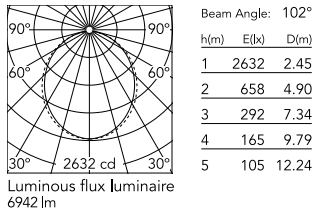

Schematic light drawing

Photometric

Lighting type	Direct
Light distribution	Symmetric
CCT (K)	3000
CRI>	80
Beam angle C0-180 (°)	102
Beam angle C90-270 (°)	106

Electrical

Insulation class	I
Frequency (Hz)	50/60
Driver	Integrated
Dimmable	No
Dimming type	Non Dimmable
Emergency type	No

Notes

Opal Diffuser: Diffuse, glare free and uniform lighting throughout the room. /
Emergency: Emergency Module available in all versions, length 1405 mm. In normal use, it uses the same power consumption as the standard In-Finity. In emergency use, it emits 10% of normal use during 3 hours. Endcaps: must be ordered separately. Consult Flos Architectural team for a configuration without end caps.