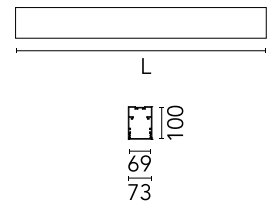

LED modular system for surface installation, including LED luminaires, aluminum installation profile, and diffusers. Drivers included in lighting modules for 220-240V connection to mains or to other lighting modules.