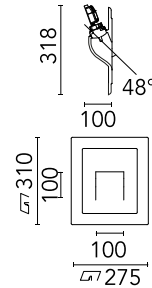

FLOS

SA.3013.1C Raw

Square Light Small

LED - 1W - 3000K - CRI> 90 - Beam° 37

Recessed sign luminaire for indoor application. 100/240V power supply source included.

Are you a professional and your project needs consulting and support?

[BOOK AN APPOINTMENT](#)

Main specifications

Mounting	Recessed
Environment	Indoor dry location
Lamp category	LED
Icos	No
Power (W)	1

Physical

Colour	Raw
Trim	No
Orientation	Fixed
Net weight (kg)	3
IP internal	20
IP external	20