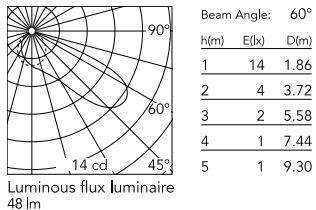

Download

[Mounting instructions](#) PDF

Photometric Files

[LDT / IES](#) LDT

Technical Drawings

[3D](#) ZIP

Schematic light drawing

Photometric

Lighting type	Indirect
Light distribution	Asymmetric
CCT (K)	3000
CRI>	90
Beam angle C0-180 (°)	37
Beam angle C90-270 (°)	60

Electrical

Insulation class	II
Driver	Integrated
Dimmable	No
Dimming type	Non Dimmable
Emergency type	No