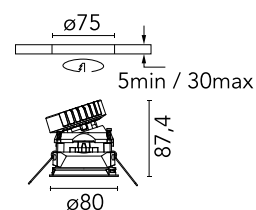

FLOS

03.4157.GL Gold

Easy Kap Ø 80 Adjustable Optic Flood

Designed by FLOS Architectural, 2015

Recessed luminaire with LED light source. Power supply not included. Installation frame not necessary.

Are you a professional and your project needs consulting and support?

[BOOK AN APPOINTMENT](#)

Main specifications

Mounting	Ceiling recessed
Environment	Indoor dry location
Light source type	LED
LED type	LED array
Lamp category	LED
Icos	No
Bulb finish	Clear
Number of heads	1
Power (W)	9.2
System power (W)	9.2
Source flux (lm)	908
System flux (lm)	668
Efficacy (lm/W)	72

Physical

Colour	Gold
Trim	Yes
Orientation	Adjustable
Rotation (°)	360
Longitudinal tilting (°)	20
Transversal tilting (°)	20
Recessed depth (mm)	91
Spot diameter (mm)	80
Net weight (kg)	0.24
IP internal	20
IP external	54

Download

[Mounting instructions](#) PDF

Photometric Files

[LDT / IES](#) ZIP

Technical Drawings

[2D](#) ZIP

[3D](#) ZIP

[Bim](#) ZIP